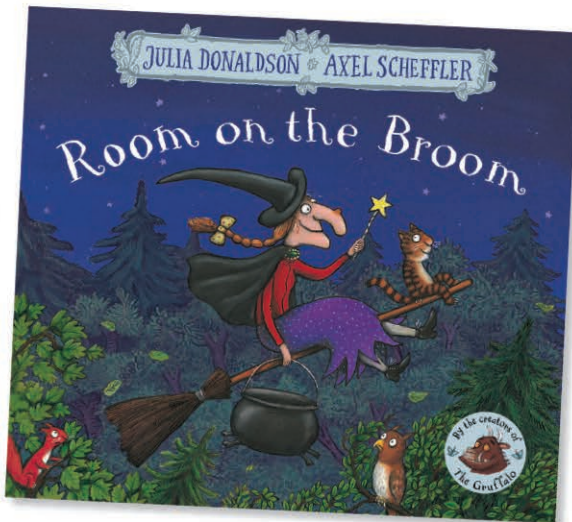

60149
Room on the Broom Dragon
10"/26cm

dog wagged his tail

60358
Room on the Broom
Dragon
6"/15cm

60357
Room on the Broom
Witch
6"/15cm

Produced under license by Aurora World Ltd

MACMILLAN Children's Books

61424
Room on the Broom
Paperback Book
25cm (h) x 28cm (w)

61503
Robin Robin: The Official Book of the Film
Paperback Book
27.9cm (h) x 24.9cm (w)

61423
The Gruffalo's Child
Paperback Book
28cm (h) x 22.4cm (w)