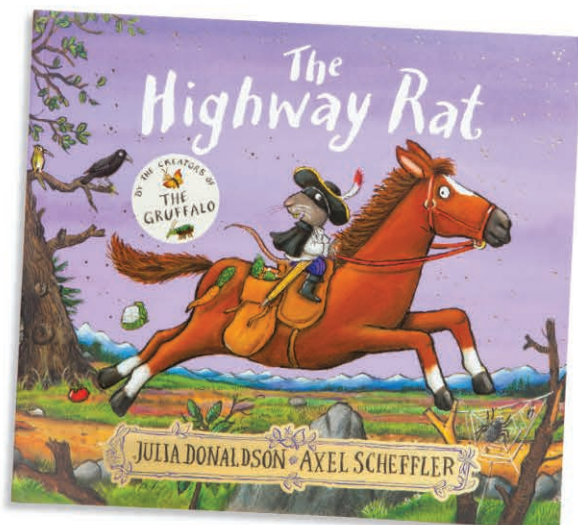

61427
The Highway Rat
Paperback Book
25cm (h) x 28cm (w)