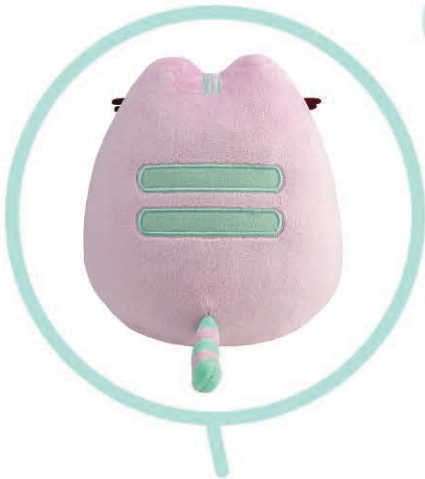

NEW

61559
Lilac Pastel Pusheen
7"/18cm