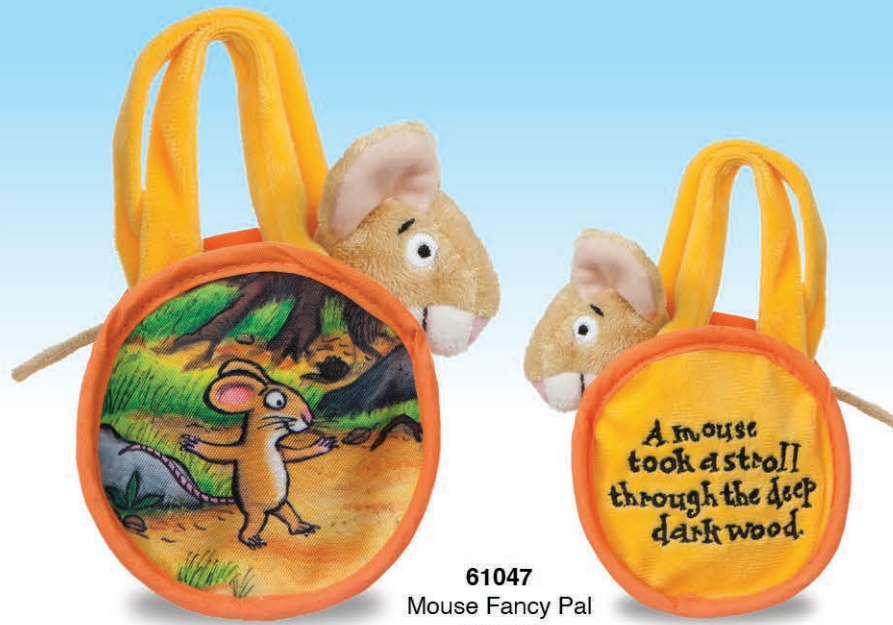

60673
Moomin Backpack
16"/41cm

12616
Gruffalo Hand Puppet
& Mouse Finger Puppet
14"/36cm

12617
Gruffalo Backpack
16"/41cm

12614
Gruffalo Mouse
9"/23cm

www.magiclightpictures.com
The Gruffalo ©1999
Julia Donaldson & Axel Scheffler.
The Gruffalo word mark and logo are
trade marks of Julia Donaldson and
Axel Scheffler and used under licence.
Licensed by Magic Light Pictures Ltd.

Produced under license by Aurora World Ltd

Produced under license by Aurora World Ltd

12454
Gruffalo Sitting
9"/23cm

12455
Gruffalo Sitting
16"/41cm

60349
Mouse Buddies
6"/15cm

60347
Gruffalo Buddies
6"/15cm

60156
Gruffalo Key Clip
4.5"/11.5cm

6" Mouse Buddies is not able to stand up on it's own.

Character photo real image on one side, embroidered phrase on the other.

61047
Mouse Fancy Pal
7"/18cm

61050
Fox Fancy Pal
7"/18cm