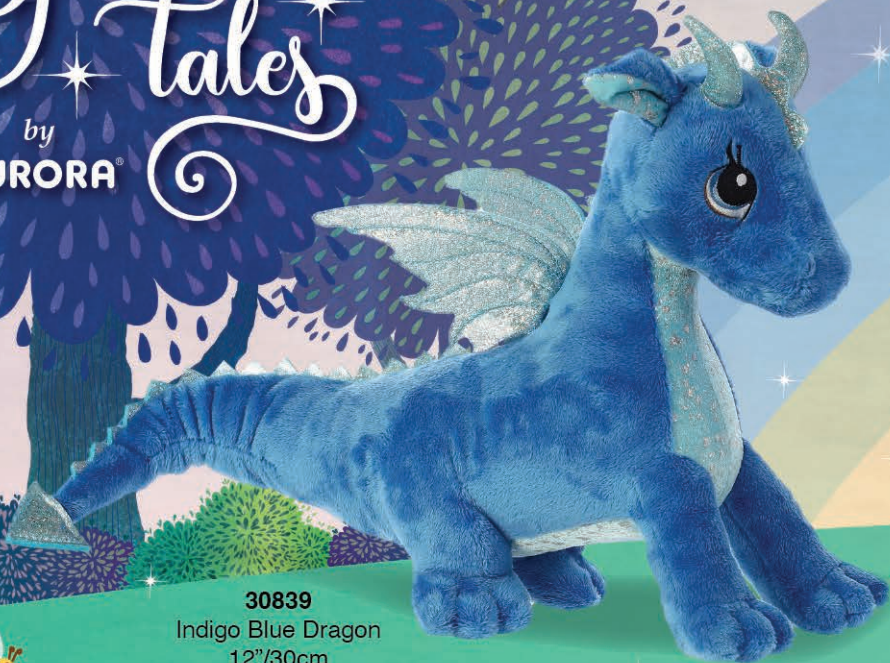

Sparkle Tales

by AURORA®

30839
Indigo Blue Dragon
12"/30cm