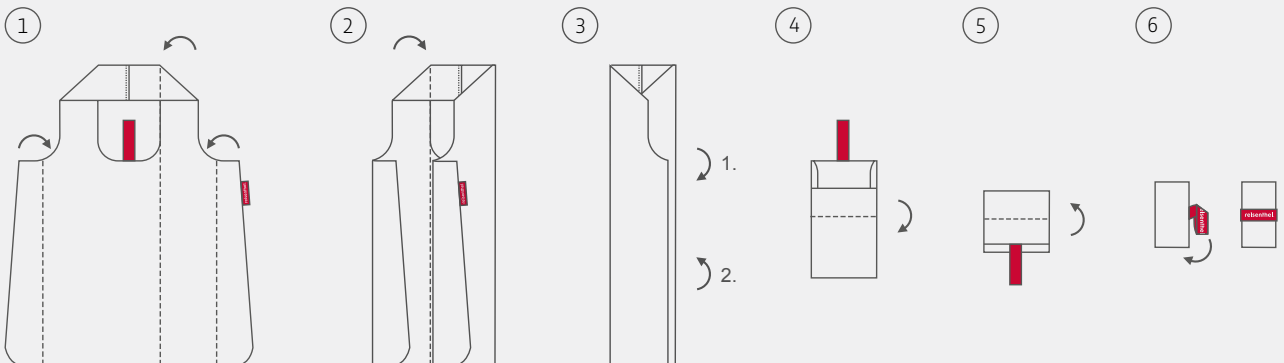

AT 7003
black

AT 7009
dots

AT 7061
baroque marble

AT 7064
paisley black

AT 7073
dots white

HOW TO FOLD FROM *MAXI* TO *MINI*

MINI MAXI

MINI MAXI SHOPPER DISPLAY