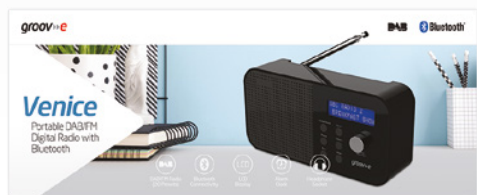

20 Presets
(10 DAB & 10 FM)

LCD
Display

Alarm
Clock

3.5mm Aux-in

3.5mm Headphone
Socket

Mains or Battery
Operated

The Venice DAB radio will add a great look to your home but it's also brilliant when you travel as it's so lightweight and easy to carry. The versatile alarm clock and neat controls make this the perfect companion whatever you're doing and wherever you want to listen.