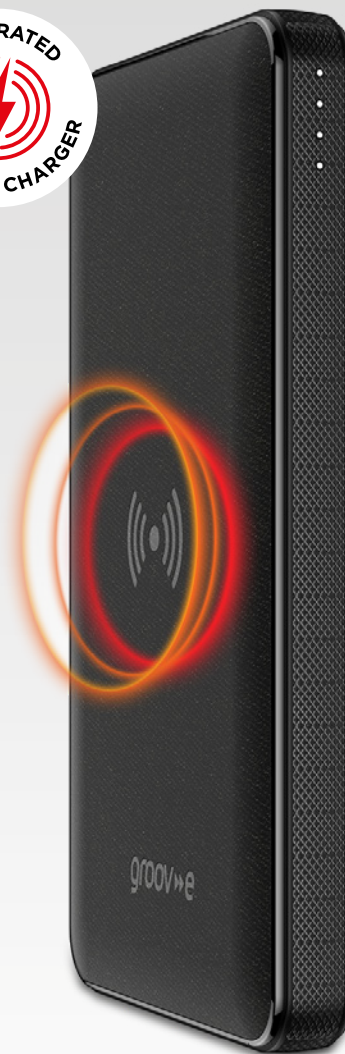

ITEM NO.	AVAILABLE IN	MODEL NO.	COLOUR	EAN	QUANTITY	BOX CONTENTS
GV-CH5000	●	GV-CH5000-BK	BLACK	5060108295253	15 / 30	Power Stick Micro-USB Charging Cable Instruction Guide

Power Charger

10000mAh Portable Power Bank

10000 mAh

Pre-Charged & Ready to use

2 x USB Ports

Micro-USB & Type-C Input

Auto-Safety Cut-Off

Compact yet powerful in performance, the 10,000mAh Power Charger comes with dual USB ports, so you can charge 2 devices at the same time!

ITEM NO.	AVAILABLE IN	MODEL NO.	COLOUR	EAN	QUANTITY	BOX CONTENTS
GV-CH10000	●	GV-CH10000-BK	BLACK	5060108295260	15 / 30	Power Charger Micro-USB Charging Cable Instruction Guide

Wireless Charger

8000mAh Portable Power Bank