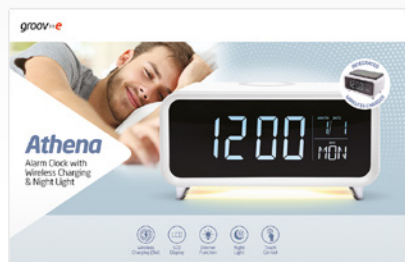

groov-e.co.uk

12:01

MONTH	DATE
1	1
DAY	
MON	

Athena

Alarm Clock with
Wireless Charging
& Night Light

-  Wireless Charging (5W)
-  LCD Display
-  Dimmer Function
-  Night Light
-  Touch Control
-  Mains Operated