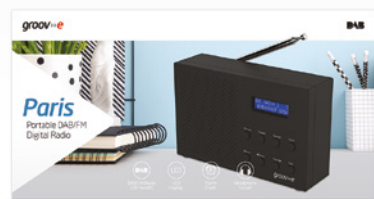

DAB/FM
Radio

20 Presets
(10 DAB & 10 FM)

LCD
Display

Alarm
Clock

3.5mm
Aux-in

3.5mm Headphone
Socket

Mains or Battery
Operated

The Paris DAB radio will make a great addition to your home with its clean cut rectangular design, sleek casing and stylish look. It has all the features you need in a radio alarm clock and its size means it fits neatly on a bedside table or shelf but is still portable and will fit easily into a suitcase or bag when you're travelling.