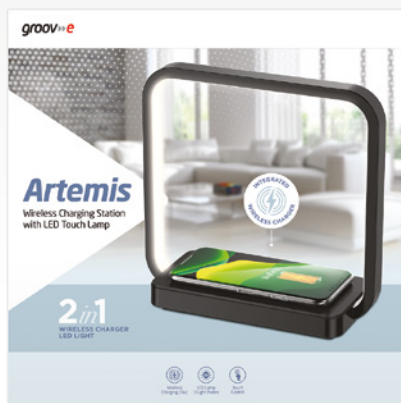

80°F

57%

Artemis

Wireless Charging Station with LED Touch Lamp

-  Wireless Charging (5W)
-  LED Lamp
3 Light Modes
-  Touch Control
-  Mains Operated

2 in 1 Wireless charger and LED light. The sleek and stylish Artemis is ideal for any room in the house or office - it's the perfect solution to light your space and keep your device topped up. Modern design with 3 levels of brightness controlled by touch of your fingers!

The Stylish Atlas is a digital alarm clock, FM radio and mobile device charger in one. With all the traditional features of a clock radio included, you can also charge 2 devices - wireless & USB - to ensure you are never out of juice. The Atlas is a must have!