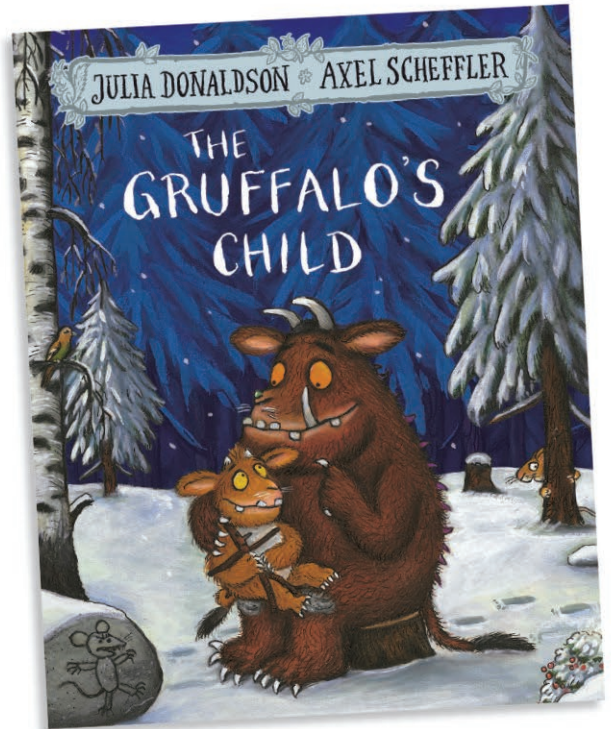

*dog wagged his tail*

60358  
Room on the Broom  
Dragon  
6"/15cm

60357  
Room on the Broom  
Witch  
6"/15cm

Produced under license by Aurora World Ltd

**MACMILLAN**  
Children's Books

**61422**  
The Gruffalo  
Paperback Book  
28cm (h) x 22.4cm (w)

**61424**  
Room on the Broom  
Paperback Book  
25cm (h) x 28cm (w)

**61425**  
The Snail and the Whale  
Paperback Book  
25cm (h) x 28cm (w)

**61423**  
The Gruffalo's Child  
Paperback Book  
28cm (h) x 22.4cm (w)