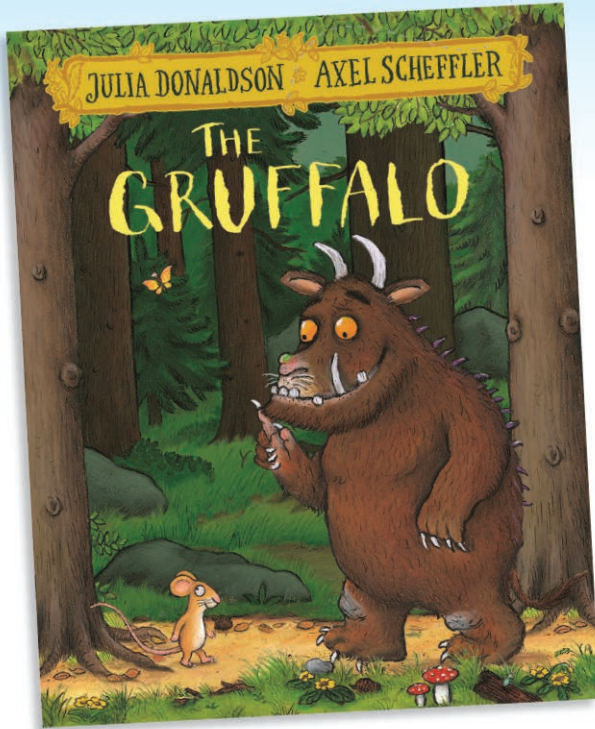

*dog wagged his tail*

60358  
Room on the Broom  
Dragon  
6"/15cm

60357  
Room on the Broom  
Witch  
6"/15cm

Produced under license by Aurora World Ltd

**MACMILLAN**  
Children's Books

**61422**  
The Gruffalo  
Paperback Book  
28cm (h) x 22.4cm (w)

**61424**  
Room on the Broom  
Paperback Book  
25cm (h) x 28cm (w)

**61425**  
The Snail and the Whale  
Paperback Book  
25cm (h) x 28cm (w)

**61423**  
The Gruffalo's Child  
Paperback Book  
28cm (h) x 22.4cm (w)