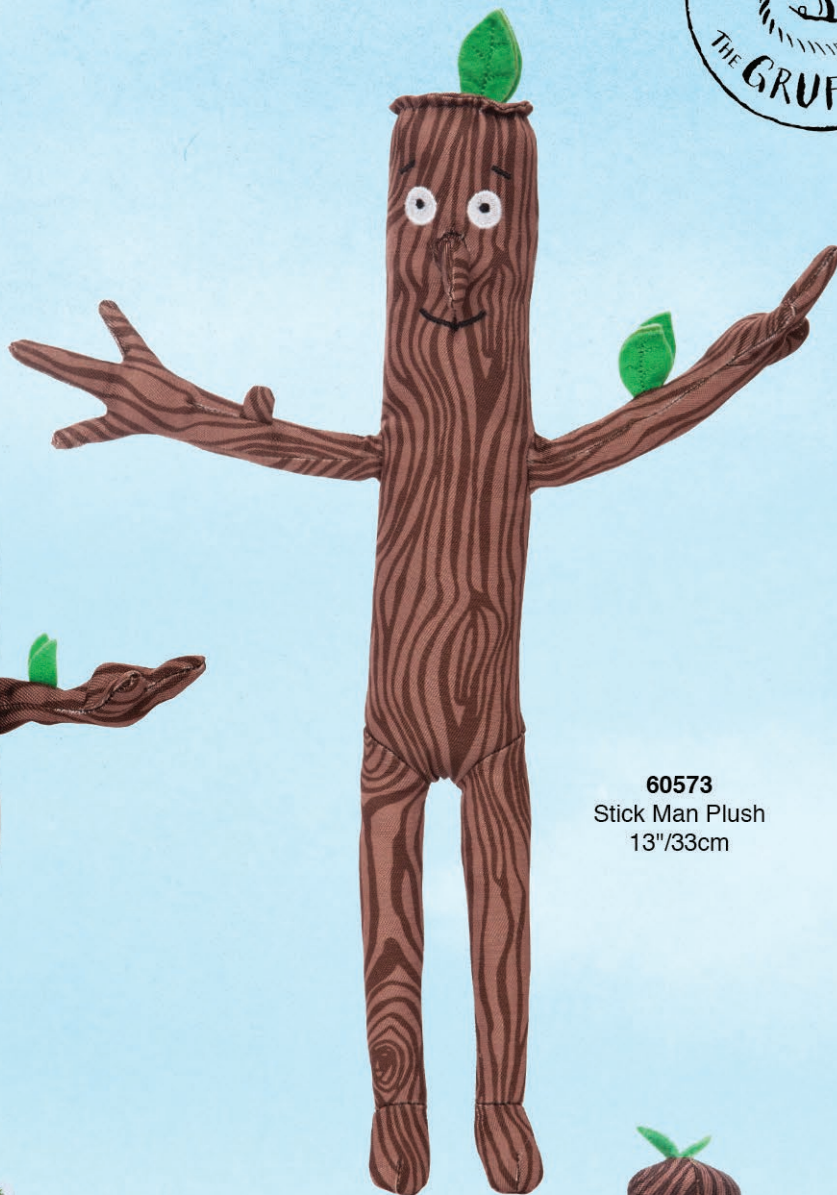

60573
Stick Man Plush
13"/33cm