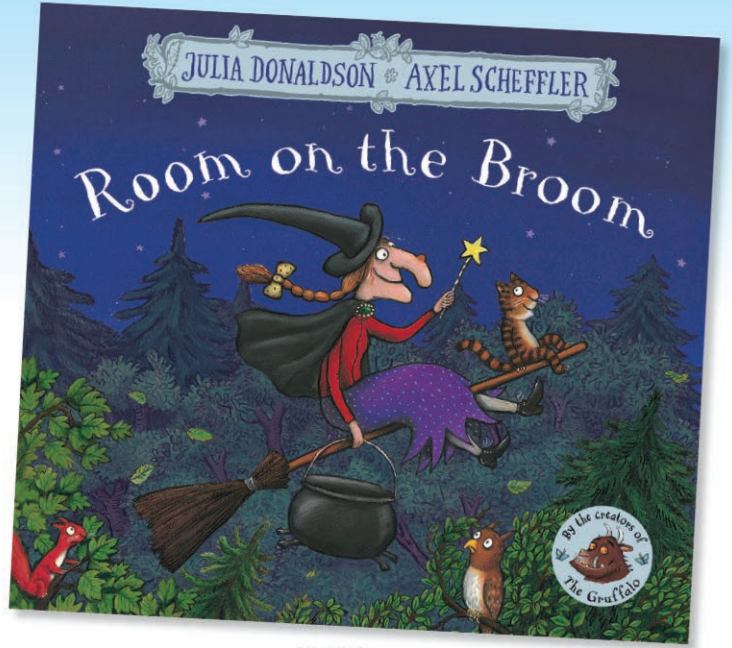

8" Room on the Broom Dog, Cat and 15" Room on the Broom Witch are not able to stand up on their own.

60354  
Room on the Broom Bird  
7"/18cm

60353  
Room on the Broom Frog  
7"/18cm

60149  
Room on the Broom Dragon  
10"/26cm

*dog wagged his tail*

60358  
Room on the Broom  
Dragon  
6"/15cm

60357  
Room on the Broom  
Witch  
6"/15cm

Produced under license by Aurora World Ltd

**MACMILLAN**  
Children's Books

**61422**  
The Gruffalo  
Paperback Book  
28cm (h) x 22.4cm (w)

**61424**  
Room on the Broom  
Paperback Book  
25cm (h) x 28cm (w)

**61425**  
The Snail and the Whale  
Paperback Book  
25cm (h) x 28cm (w)

**61423**  
The Gruffalo's Child  
Paperback Book  
28cm (h) x 22.4cm (w)